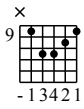

# Three String Arpeggios - Fast

written by Shredmistress Rynata

Moderately Fast ♩ = 160

F#m

1

TAB

14 9 10 11 10 9 14 9 14 9 10 11 10 9 14 9 14 9 10 11 10 9 14 9

④ ① ② ③ ② ① ④ ① ④ ① ② ③ ② ① ④ ① ④ ① ② ③ ② ① ④ ①

D

3

TAB

14 10 10 11 10 10 14 10 14 10 10 11 10 10 14 10 14 10 10 11 10 10 14 10

④ ① ① ② ① ① ④ ① ④ ① ① ② ① ① ④ ① ④ ① ① ② ① ① ④ ①

Bm

5

TAB

- ④ ① ② ③ ② ① ④ ① ④ ① ② ③ ② ① ④ ① ② ③

D

Musical notation for D section, including a treble clef staff with notes and a guitar staff with fret numbers (17, 14, 15, 14) and slurs.

- ④ ① ② ① ② ① ④ ① ④ ① ② ① ② ① ④ ① ④ ① ② ① ② ① ④ ① ④ ① ② ① ② ① ④ ①

A

Musical notation for A section, including a treble clef staff with notes and a guitar staff with fret numbers (17, 12, 14, 14) and slurs.

- ④ ① ② ② ② ① ④ ① ④ ① ② ② ② ① ④ ① ④ ① ② ② ② ① ④ ① ④ ① ② ② ② ① ④ ①