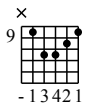

F#m

Musical notation for F#m section, including a treble clef staff with notes and a guitar staff with fret numbers (14, 9, 10, 11) and slurs.

- ④ ① ② ③ ② ① ④ ① ④ ① ② ③ ② ① ④ ① ② ③