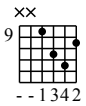

# Three String Arpeggios - Fast

written by Shredmistress Rynata

Moderately Fast ♩ = 160

F#m

1

TAB

14 9 10 11 10 9 14 9 14 9 10 11 10 9 14 9 14 9 10 11 10 9 14 9

④ ① ② ③ ② ① ④ ① ④ ① ② ③ ② ① ④ ① ④ ① ② ③ ② ① ④ ①

D

3

TAB

14 10 10 11 10 10 14 10 14 10 10 11 10 10 14 10 14 10 10 11 10 10 14 10

④ ① ① ② ① ① ④ ① ④ ① ① ② ① ① ④ ① ④ ① ① ② ① ① ④ ①

Bm

5

TAB

- ④ ① ② ③ ② ① ④ ① ④ ① ② ③ ② ① ④ ① ② ③

D

Musical notation for D section, including a treble clef staff with notes and a guitar staff with fret numbers (17, 14, 15, 14) and slurs.

- ④ ① ② ① ② ① ④ ① ④ ① ② ① ② ① ④ ① ④ ① ② ① ② ① ④ ① ④ ① ② ① ② ① ④ ①

A

Musical notation for A section, including a treble clef staff with notes and a guitar staff with fret numbers (17, 12, 14, 14) and slurs.

- ④ ① ② ② ② ① ④ ① ④ ① ② ② ② ① ④ ① ④ ① ② ② ② ① ④ ① ④ ① ② ② ② ① ④ ①