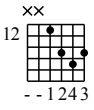

D

13

④ ① ② ① ② ① ④ ① ④ ① ② ① ② ① ④ ①

E

15

④ ① ② ① ② ① ④ ① ④ ① ② ① ② ① ④ ①

Fdim

④ ① ③ ④ ③ ① ④ ① ④ ① ③ ④ ③ ① ④ ①

F#m

17

②