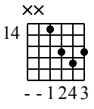

14 10 12 11 12 10 14 10 14 10 12 11 12 10 14 10 14 10 12 11 12 10 14 10

④ ① ② ① ② ① ④ ① ④ ① ② ① ② ① ④ ① ④ ① ② ① ② ① ④ ①

F#m

Musical notation for F#m section, including a treble clef staff with notes and a guitar staff with fret numbers (14, 9, 10, 11) and slurs.

- ④ ① ② ③ ② ① ④ ① ④ ① ② ③ ② ① ④ ① ② ③

D

Musical notation for D section, including a treble clef staff with notes and a guitar staff with fret numbers (17, 14, 15, 14) and slurs.

- ④ ① ② ① ② ① ④ ① ④ ① ② ① ② ① ④ ① ④ ① ② ① ② ① ④ ① ④ ① ② ① ② ① ④ ①

A

Musical notation for A section, including a treble clef staff with notes and a guitar staff with fret numbers (17, 12, 14, 14) and slurs.

- ④ ① ② ② ② ① ④ ① ④ ① ② ② ② ① ④ ① ④ ① ② ② ② ① ④ ① ④ ① ② ② ② ① ④ ①

D

13

④ ① ② ① ② ① ④ ① ④ ① ② ① ② ① ④ ①

E

15

④ ① ② ① ② ① ④ ① ④ ① ② ① ② ① ④ ①

Fdim

④ ① ③ ④ ③ ① ④ ① ④ ① ③ ④ ③ ① ④ ①