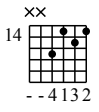

D

3

TAB

14 10 10 11 10 10 14 10 14 10 10 11 10 10 14 10 14 10 10 11 10 10 14 10

④ ① ① ② ① ① ④ ① ④ ① ① ② ① ① ④ ① ④ ① ① ② ① ① ④ ①

Bm

5

TAB

14 10 12 11 12 10 14 10 14 10 12 11 12 10 14 10 14 10 12 11 12 10 14 10

④ ① ② ① ② ① ④ ① ④ ① ② ① ② ① ④ ① ④ ① ② ① ② ① ④ ①

F#m

Musical notation for F#m section, including a treble clef staff with notes and a guitar staff with fret numbers (14, 9, 10, 11) and slurs.

- ④ ① ② ③ ② ① ④ ① ④ ① ② ③ ② ① ④ ① ② ③

D

Musical notation for D section, including a treble clef staff with notes and a guitar staff with fret numbers (17, 14, 15, 14) and slurs.

- ④ ① ② ① ② ① ④ ① ④ ① ② ① ② ① ④ ① ④ ① ② ① ② ① ④ ① ④ ① ② ① ② ① ④ ①

A

Musical notation for A section, including a treble clef staff with notes and a guitar staff with fret numbers (17, 12, 14, 14) and slurs.

- ④ ① ② ② ② ① ④ ① ④ ① ② ② ② ① ④ ① ④ ① ② ② ② ① ④ ① ④ ① ② ② ② ① ④ ①