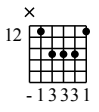

# Three String Arpeggios - Fast

written by Shredmistress Rynata

Moderately Fast ♩ = 160

F#m

1

TAB

14 9 10 11 10 9 14 9 14 9 10 11 10 9 14 9 14 9 10 11 10 9 14 9

④ ① ② ③ ② ① ④ ① ④ ① ② ③ ② ① ④ ① ④ ① ② ③ ② ① ④ ①

14 10 12 11 12 10 14 10 14 10 12 11 12 10 14 10 14 10 12 11 12 10 14 10

④ ① ② ① ② ① ④ ① ④ ① ② ① ② ① ④ ① ④ ① ② ① ② ① ④ ①

F#m

Musical notation for F#m section, including a treble clef staff with notes and a guitar staff with fret numbers (14, 9, 10, 11) and slurs.

- ④ ① ② ③ ② ① ④ ① ④ ① ② ③ ② ① ④ ① ② ③

D

Musical notation for D section, including a treble clef staff with notes and a guitar staff with fret numbers (17, 14, 15, 14) and slurs.

- ④ ① ② ① ② ① ④ ① ④ ① ② ① ② ① ④ ① ④ ① ② ① ② ① ④ ① ④ ① ② ① ② ① ④ ①

A

Musical notation for A section, including a treble clef staff with notes and a guitar staff with fret numbers (17, 12, 14, 14) and slurs.

- ④ ① ② ② ② ① ④ ① ④ ① ② ② ② ① ④ ① ④ ① ② ② ② ① ④ ① ④ ① ② ② ② ① ④ ①