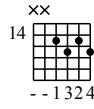

14 10 12 11 12 10 14 10 14 10 12 11 12 10 14 10 14 10 12 11 12 10 14 10

④ ① ② ① ② ① ④ ① ④ ① ② ① ② ① ④ ① ④ ① ② ① ② ① ④ ①

F#m

Musical notation for F#m section, including a treble clef staff with notes and a guitar staff with fret numbers (14, 9, 10, 11) and slurs.

- ④ ① ② ③ ② ① ④ ① ④ ① ② ③ ② ① ④ ① ② ③

D

Musical notation for D section, including a treble clef staff with notes and a guitar staff with fret numbers (17, 14, 15, 14) and slurs.

- ④ ① ② ① ② ① ④ ① ④ ① ② ① ② ① ④ ① ④ ① ② ① ② ① ④ ① ④ ① ② ① ② ① ④ ①

A

Musical notation for A section, including a treble clef staff with notes and a guitar staff with fret numbers (17, 12, 14, 14) and slurs.

- ④ ① ② ② ② ① ④ ① ④ ① ② ② ② ① ④ ① ④ ① ② ② ② ① ④ ① ④ ① ② ② ② ① ④ ①

D

13

④ ① ② ① ② ① ④ ① ④ ① ② ① ② ① ④ ①

E

15

④ ① ② ① ② ① ④ ① ④ ① ② ① ② ① ④ ①

Fdim

④ ① ③ ④ ③ ① ④ ① ④ ① ③ ④ ③ ① ④ ①